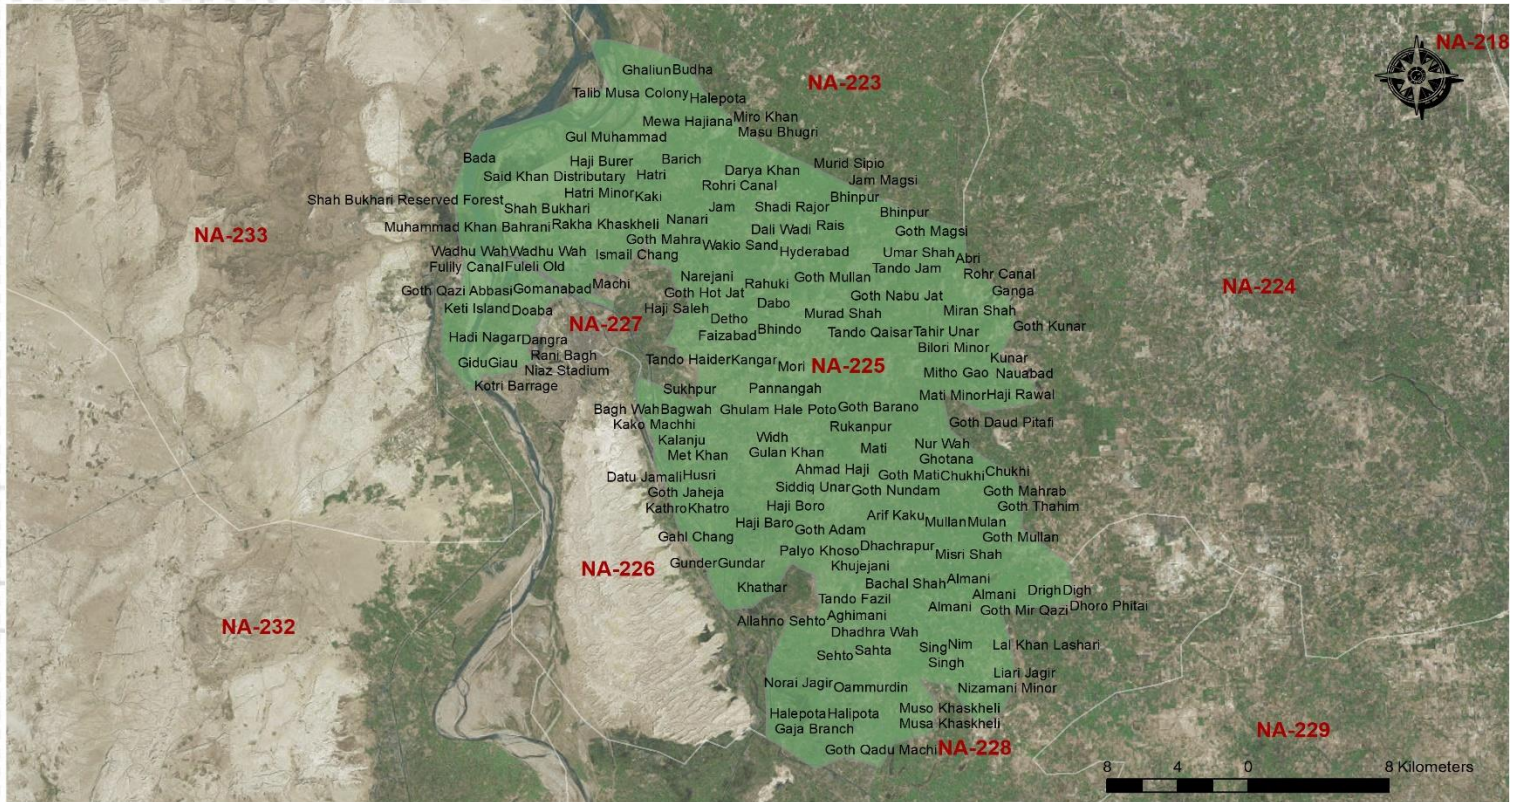

CONSTITUENCY PROFILE

NA-225 HYDERABAD-I

SINDH

CONSTITUENCY
POPULATION

766,351

VOTER STATISTICS

Male

161,633

Female

141,845

Total

303,478

40%

of the total population
are registered as voters

POLLING STATIONS

58

Male

57

Female

120

Combined

235

Total

Number of polling stations where
registered voters exceed 1,200

AVERAGE VOTER
AT POLLING STATION

1,291

AVERAGE VOTER
AT POLLING BOOTH

415

LIST OF CONTESTING CANDIDATES

#	Name	Name of Political Party
1	Ameer Ali Thebo	Sindh United Party
2	Khuda Bux Ghulam Muhammad	Pakistan Tehreek-e-Insaf
3	Syed Hussain Tariq	Pakistan Peoples Party Parliamentarians
4	Syed Muzaffar Ali Shah	Pak Sarzameen Party
5	Abdul Hameed Memon	Independent
6	Ghulam Ullah Chang	Pasban
7	Naheed Khan Barakzai	Grand Democratic Alliance